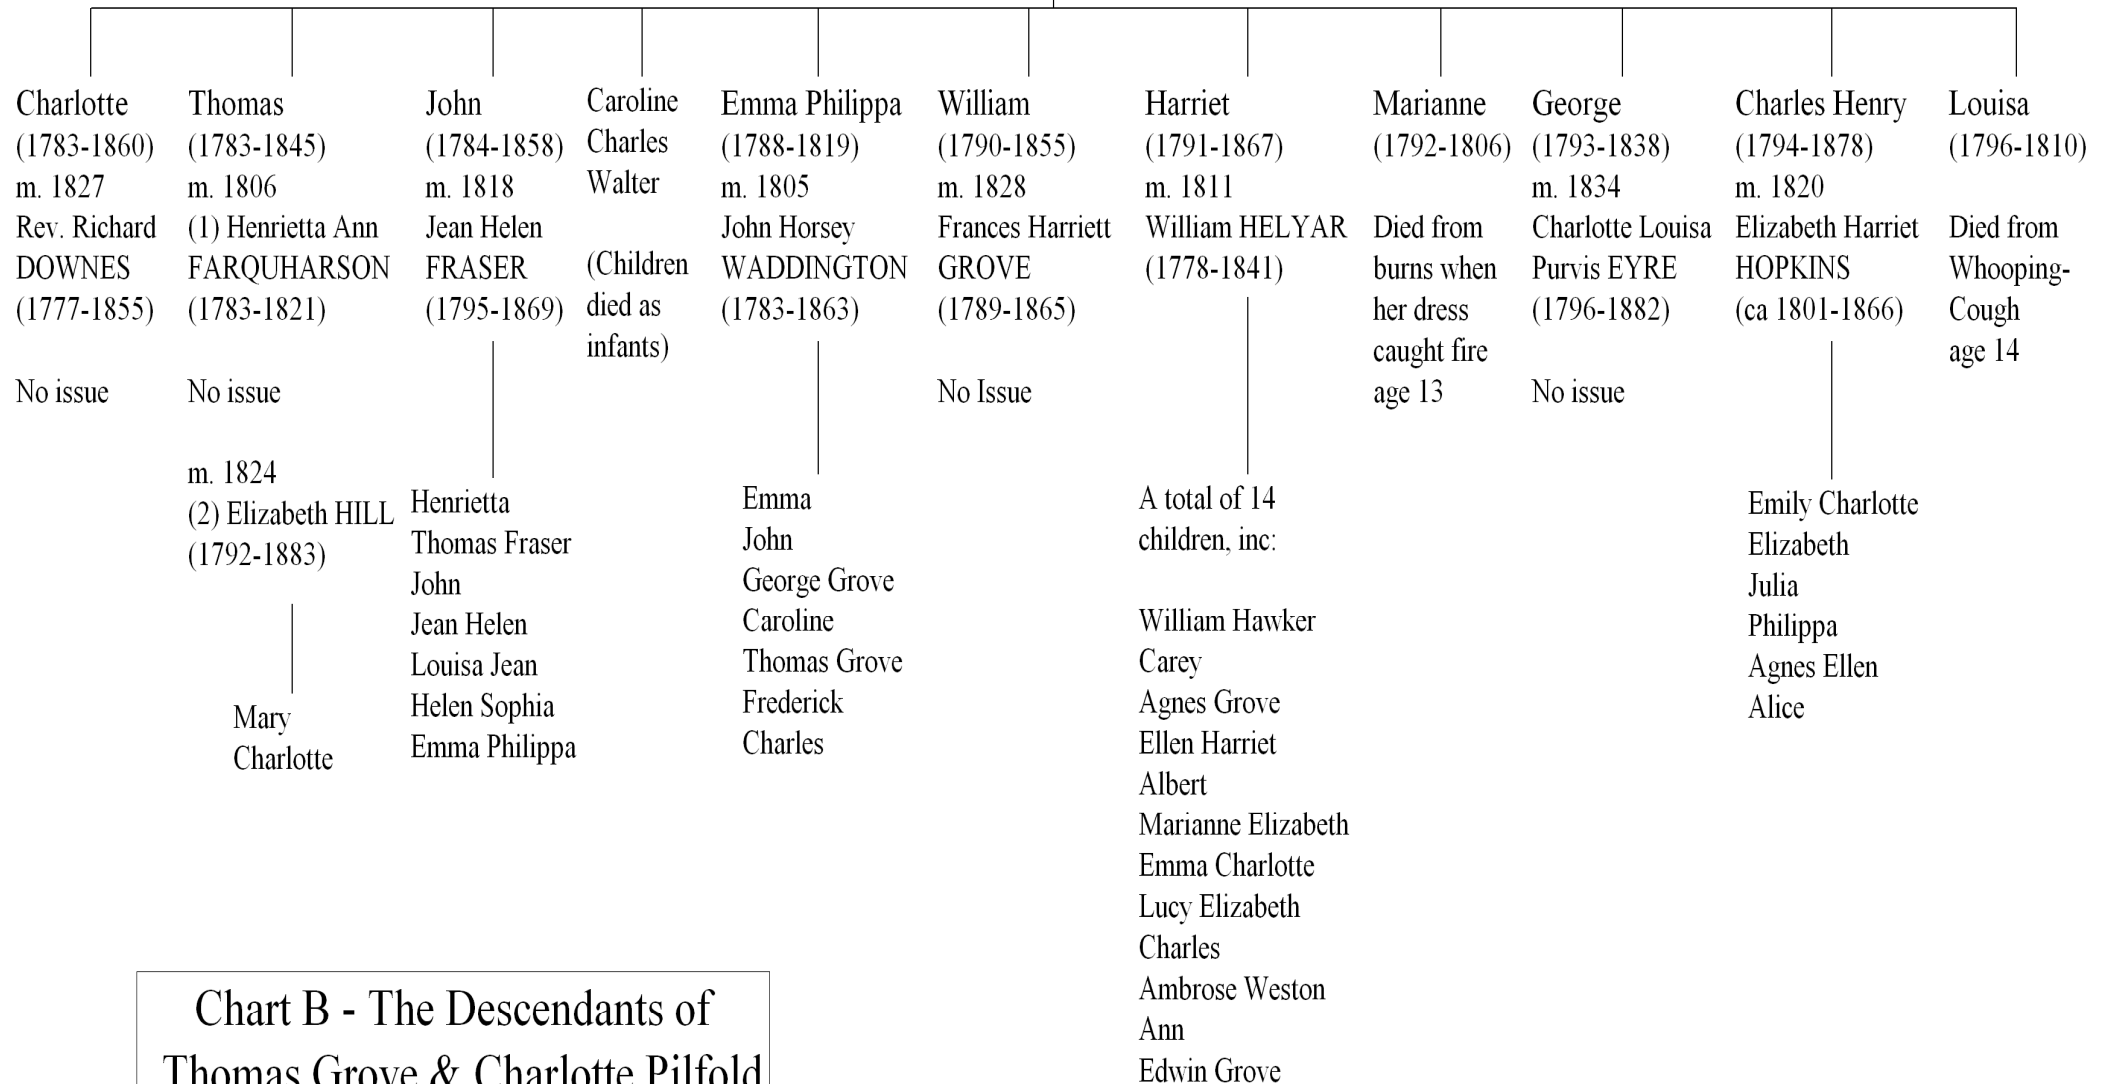

Siblings of Thomas GROVE:

(1) Elizabeth "Aunt Chafin" (1756-1833)
 m. William Chafin GROVE of Zeals
 (2) Philippa "Aunt Grove" (1757-1840)
 Of Netherhampton. Did not marry

Thomas GROVE Charlotte PILFOLD
 of Ferne (1764-1828)
 (1758-1847) m. 1782

Chart B - The Descendants of
 Thomas Grove & Charlotte Pilfold